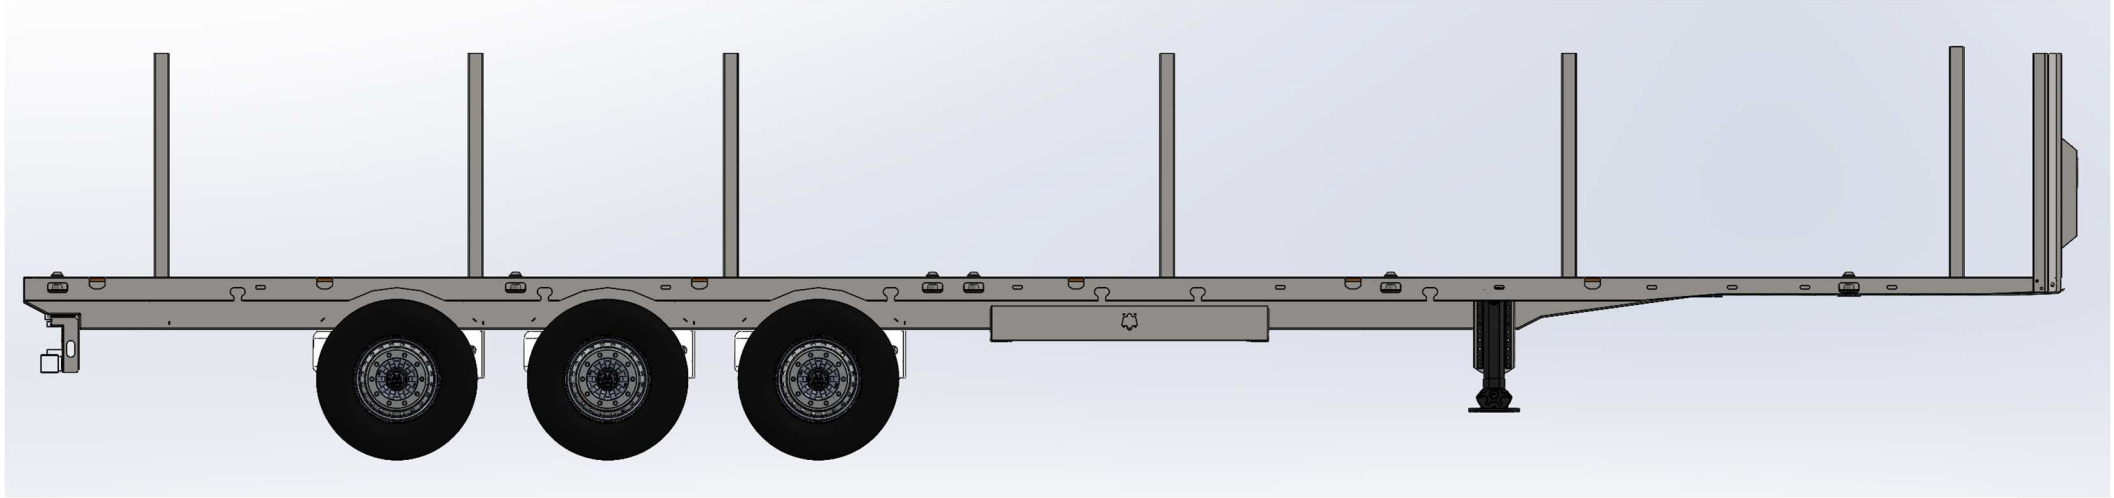

MEGA

TRAILERS

Platform semi-trailer 3 axle / POZ-W3M/13600 (FW:1350, KL:1500, S-950 mm)

OZGUL®

Parça Adı :	MEGA TRAILER MDF 19,5 LASTİK PLATFORM	Format	A4	
Parça No : -	Stok Kodu : -