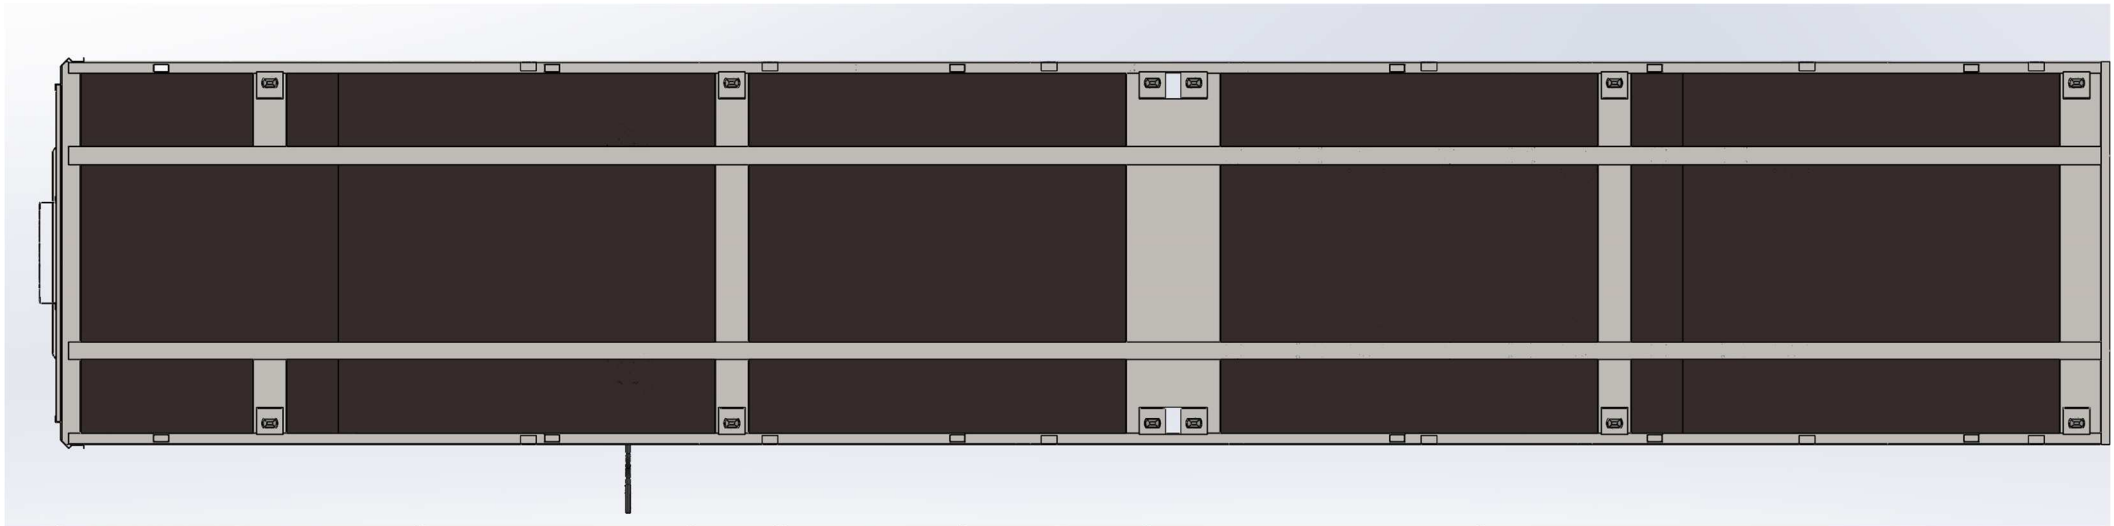

MEGA

TRAILERS

Platform semi-trailer 3 axle / POZ-W3M/13600 (FW:1350, KL:1500, S-950 mm)

OZGUL®

Parça Adı :	MEGA TRAILER MDF 19,5 LASTİK PLATFORM	Format	A4	
Parça No : -	Stok Kodu : -